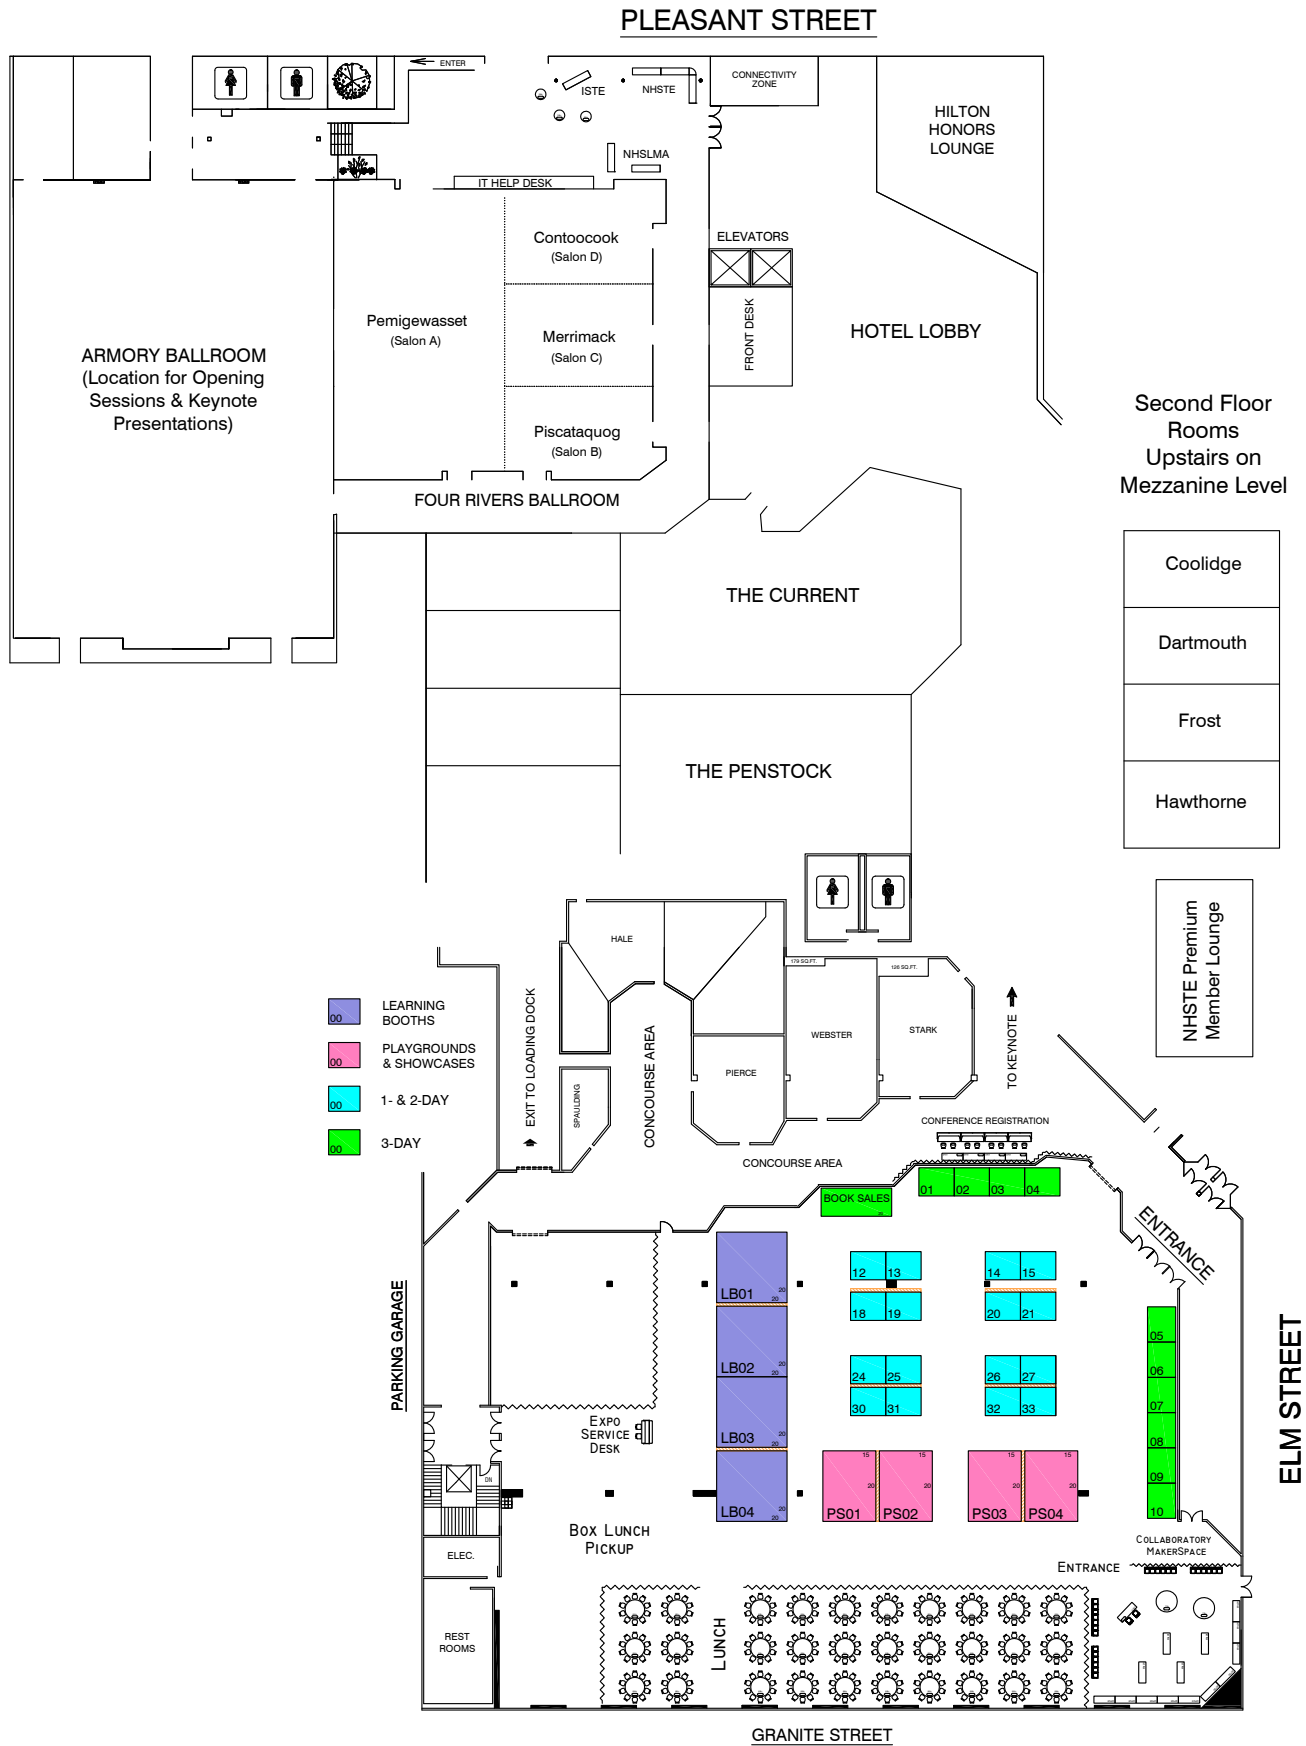

Doubletree by Hilton Manchester Downtown Manchester, New Hampshire

Wednesday/Thursday Partner Pavilion